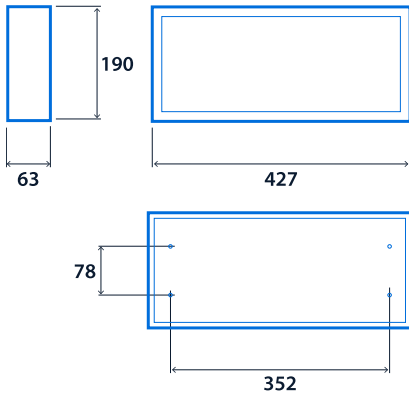

Notes: Two batteries required per luminaire

IP40

0 LL/CW

SMARTSCAN

Specification

Mounting	Surface	IP rating	IP40
----------	---------	-----------	------

Emergency data

Legend type	EURO arrow down EURO arrow left EURO arrow right ISO 7010 arrow down ISO 7010 arrow left ISO 7010 arrow right ISO 7010 arrow up	Maximum viewing distance	34 m
Emergency type	Maintained Non-maintained	Emergency duration	3 hours
Battery specification	Nickel Metal Hydride (NiMH)		

Power

LED power	4 W	Circuit power	6 W
-----------	-----	---------------	-----

LED characteristics

Colour temperature	4000 K		
--------------------	--------	--	--

Compliance

UKCA Yes CE Yes

Dimensions

Click or scan here
View Exit Sign variants using
our online filtering tool