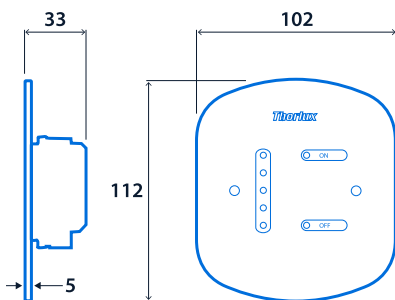

- 5 mm impact-resistant polycarbonate panel with touch-sensitive control
- Touch-sensitive controls for dim level and on/off
- Panel secured using tamper-resistant T10 pin Torx screws (supplied with tool)
- Suitable to control DALI luminaires
- Maximum 25 ballasts
- Standard United Kingdom surface or recessed single-gang switch box (recommended depth of 45mm).

IK10

Specification

Impact rating **IK10**

Compliance

UKCA **Yes** CE **Yes**

Dimensions

NOTE: Single gang pattress depth min. 45mm

Eco Touch AL