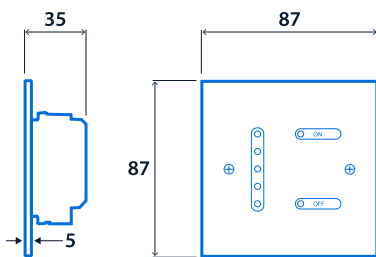

Manual switching and dimming of DALI luminaires

Impact resistant manual switching and dimming of DALI luminaires.

- 5 mm impact-resistant polycarbonate panel with touch-sensitive control
- Touch-sensitive controls for dim level and on/off
- Suitable to control DALI luminaires
- Maximum 25 drivers

Notes: Add 'A' suffix to luminaire catalogue number for DALI ballast

Compliance

| | | | |
|------|-----|----|-----|
| UKCA | Yes | CE | Yes |
|------|-----|----|-----|

Dimensions

NOTE: Single gang pattress depth min. 45mm