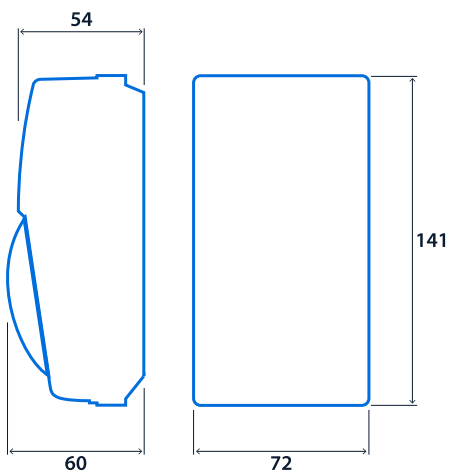

IP54

Specification

IP rating IP54

Compliance

UKCA Yes CE Yes

Dimensions

Eco Corridor / Area Sensors

Click or scan here